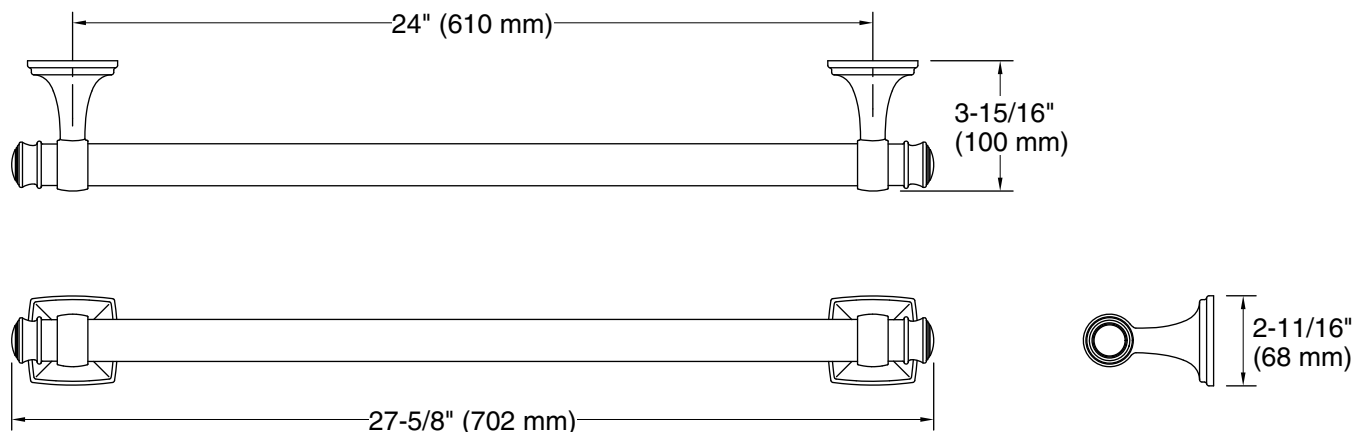

Technical Information

All product dimensions are nominal.

Installation Type: Wall-mount

Material: Zinc

Notes

Measure your actual product for roughing-in details.

WARNING: Risk of personal injury. The wall plates on the grab bar must be mounted to a brace between the wall studs. This will ensure that the weight of the user is adequately supported.